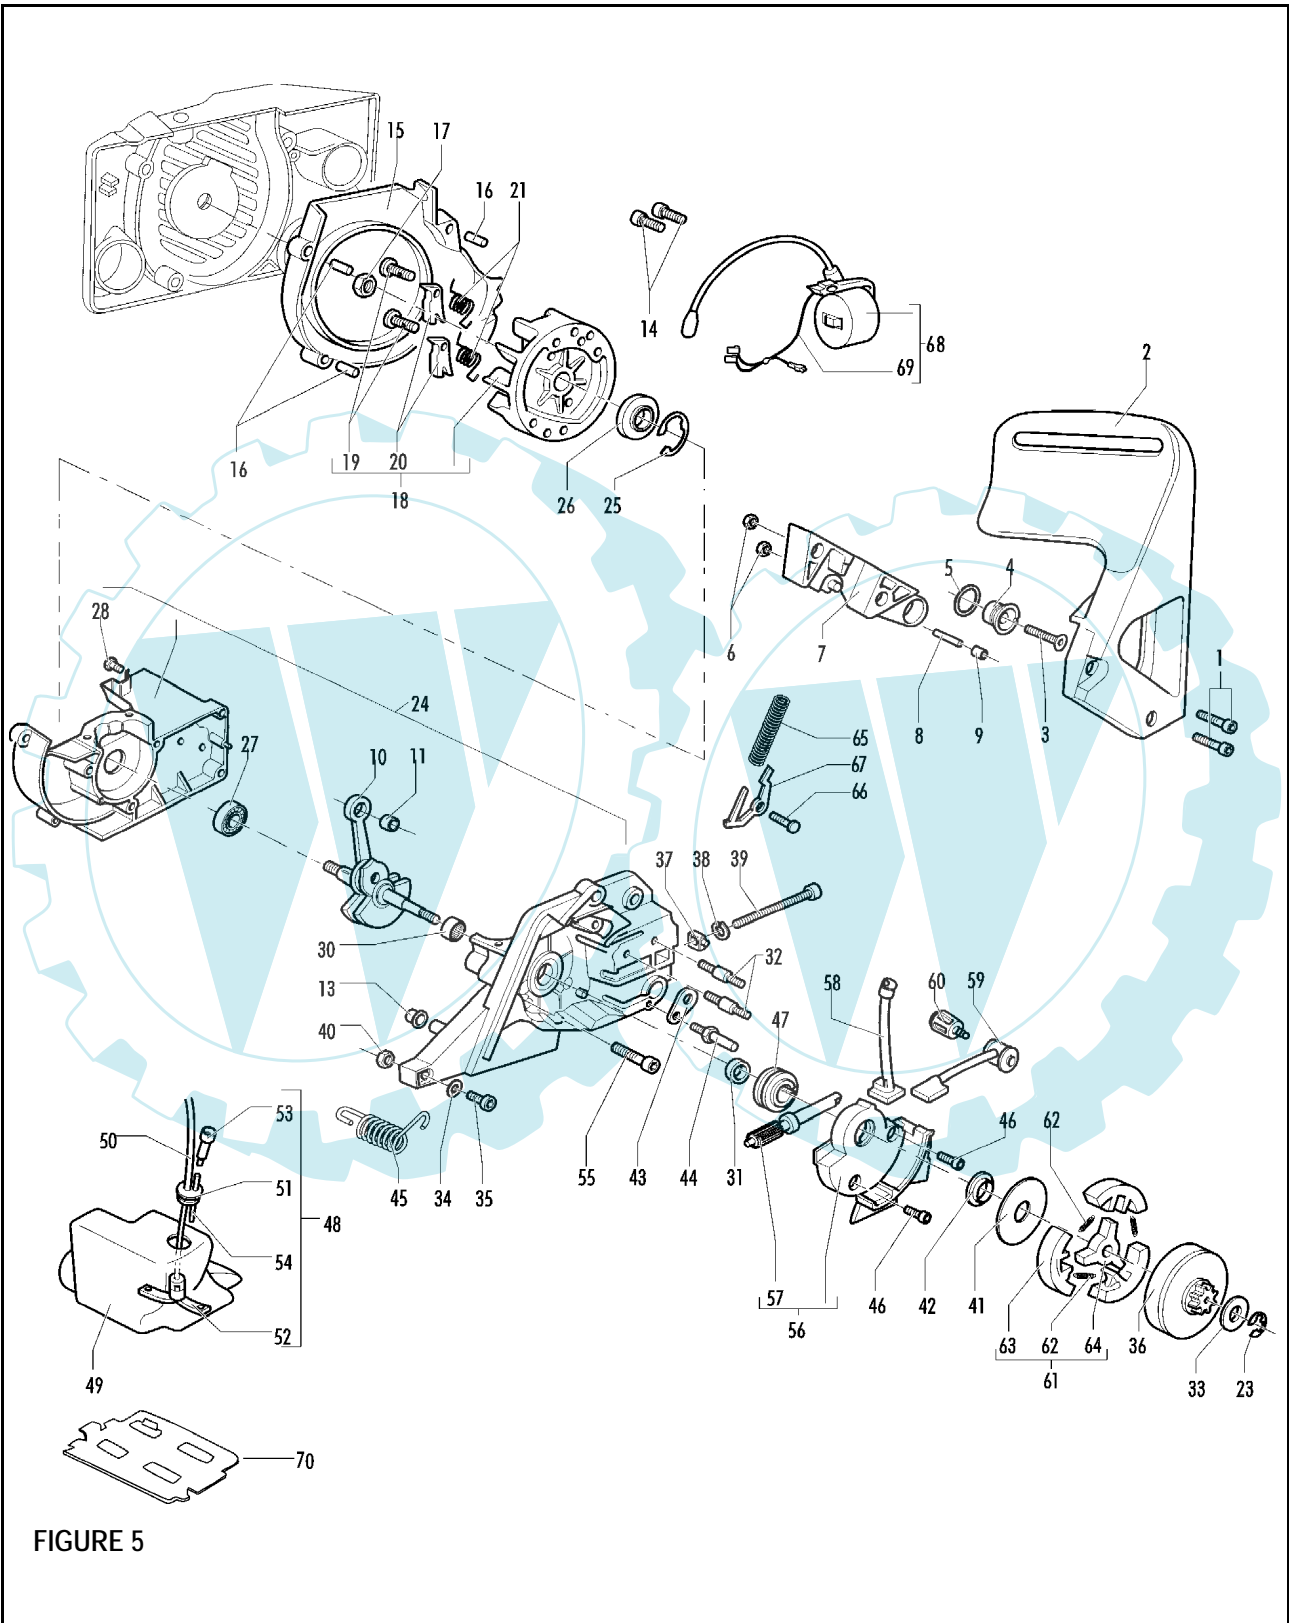

FIGURE 5

The Electrolux Group. The world's No.1 choice.

Item	P/N McC	P/N ELX	Qty	DESCRIPTION

Item	P/N McC	P/N ELX	Qty	DESCRIPTION

FIGURE 5

1	235806	538235806	2	screw M5x20	46	235802	538235802	2	screw M5x14
C 2	241907	538241907	1	brake lever	C 47	241882	538241882	1	oil pump screw
3	241905	538241905	1	screw M6x25	48	240920	538240920	1	fuel tank assy
4	241904	538241904	1	sleeve	49 •	240300	538240300	1	fuel tank
5	241906	538241906	1	washer D.10X15X1	B 50 •	240868	538240868	1	fuel hose
6	235642	538235642	2	nut M5	C 51 •	235675	538235675	1	fuel tank grommet
7	241902	538241902	1	brake housing	A 52 •	240452	538240452	1	fuel pick up
8	242017	538242017	1	band pivot	C 53 •	227582	538227582	1	vent filter
9	241903	538241903	1	brake needle	54 •	229716	538229716	1	breather pipe oil tank
10	241871	538241871	1	crankshaft assy 40cc	55	236997	538236997	4	M5x30 screw
	241873	538241873	1	crankshaft assy 46cc	B 56	241883	538241883	1	oil pump assy
C 11 •	235742	538235742	1	needle bearing 9X12X14mm (40cc)	C 57 •	241885	538241885	1	oil pump piston kit
	227329	538227329	1	needle bearing 12x15x13mm (46cc)	58 •	241895	538241895	1	pipe joint
13	235672	538235672	1	tank grommet	59 •	241896	538241896	1	oil pump tube
14	235806	538235806	2	screw M5x20	C 60 •	225062	538225062	1	oil filter
15	247290	538247290	1	air conveyor	61	242004	538242004	1	clutch assy
16 •	240358	538240358	3	spacer	B 62 •	240926	538240926	3	spring
17	235218	538235218	1	nut M8	63 •	227359	538227359	3	shoe clutch
18	242621	538242621	1	flywheel	64 •	242005	538242005	1	rotor clutch
B 19 •	235516	538235516	2	pin (starter pawl)	65	235076	538235076	1	brake spring
B 20 •	235517	538235517	2	starter pawl	66 •	235075	538235075	1	latch pivot
B 21 •	235518	538235518	2	starter spring	67 •	94006	538094006	1	brake latch
23	229137	538229137	1	benzing 4mm	C 68	243029	538243029	1	ignition coil assy
24	248496	538248496	1	crankcase kit	C 69 •	243040	538243040	1	wires assy
25 •	235899	538235899	1	seeger ring	70	240867	538240867	1	fuel tank protection
C 26 •	241879	538241879	1	seal 15X32X4/5					
27 •	235900	538235900	1	ball bearing 6002 15/32/9					
28 •	241077	538241077	1	self-threading screw 4X14					
30 •	241253	538241253	1	needle bearing 15X21X12					
C 31 •	228872	538228872	1	seal 13-32-5 (S7)					
B 32 •	241881	538241881	2	bar bolt M8					
33	235287	538235287	1	clutch washer					
34	227259	538227259	1	washer					
35	235806	538235806	1	screw M5x20					
B 36	240266	538240266	1	drum sprocket .325					
B 37	241908	538241908	1	bar adjustment nut					
B 38	235367	538235367	1	benzing 4mm					
B 39	241909	538241909	1	screw					
40	235642	538235642	1	nut M5					
41	241346	538241346	1	washer					
42	242006	538242006	1	clutch spacer					
43	240309	538240309	1	oil cap plate					
C 44	240363	538240363	1	chain catcher					
B 45	240286	538240286	1	spring					

A=ALTA ROTAZIONE
B=MEDIA ROTAZIONE
C=ALTA ROTAZIONE
NUOVI CODICI

A=HIGH MOVING
B=MEDIUM MOVING
C=SLOW MOVING
NEW P. NUMBERS

A=HAUTE DEMANDE
B=MOYENNE DEMANDE
C=BASSE DEMANDE
NOUVELLES REFERENCES

A=GROBE NACHFRAGE
B=MITTELMAESSIGE
C=WENIGE NACHFRAGE
NEU CODEX

The Electrolux Group. The world's No.1 choice.