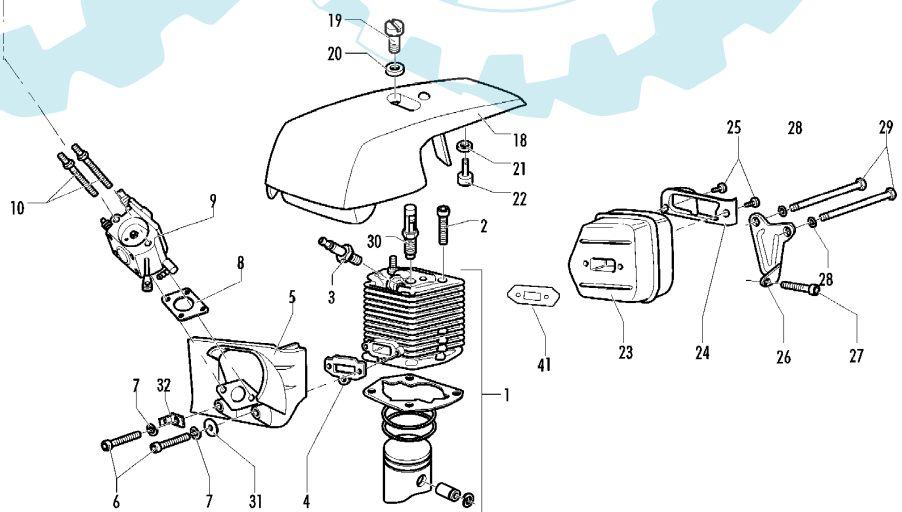

Service

FIGURE 3

FIGURE 4

FIGURE 2

The Electrolux Group. The world's No.1 choice.